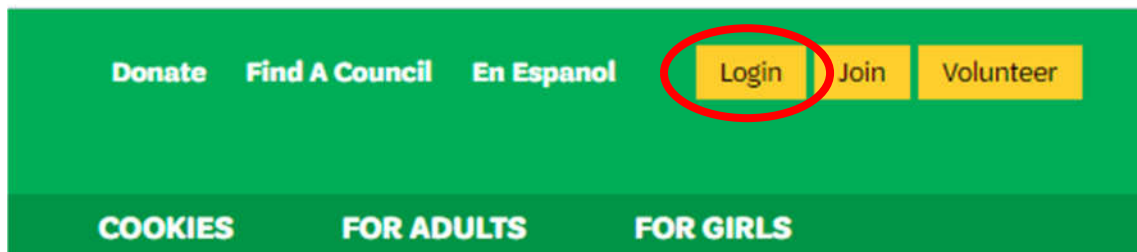

# How to Login to Your Girl Scout Account

1. Go to [www.gssjc.org](http://www.gssjc.org). Click on MyGS.

2. On the new screen, click Login.

3. Enter the email address associated with your Girl Scout account and your password. Then click Log In.